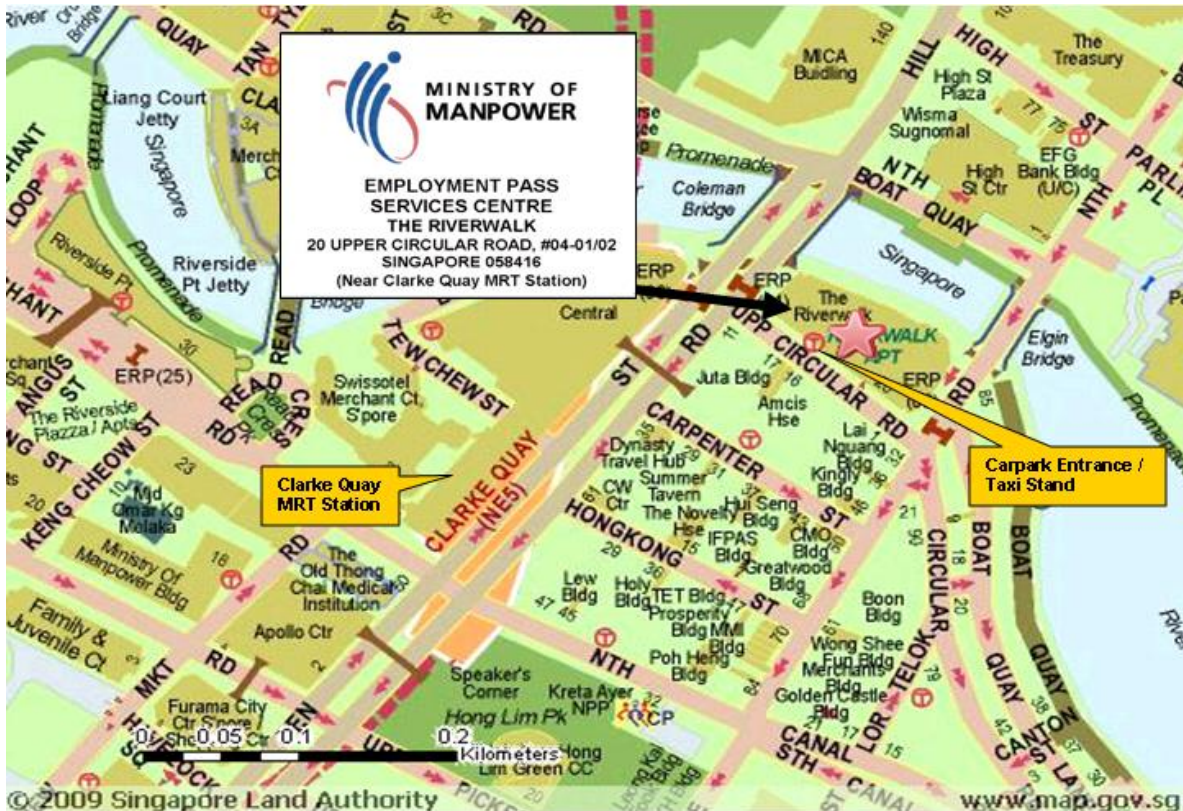

Location map of the Employment Pass Services Centre

Bus Services: 2, 12, 32, 33, 147, 190

MRT Station: Clarke Quay (North-East Line)