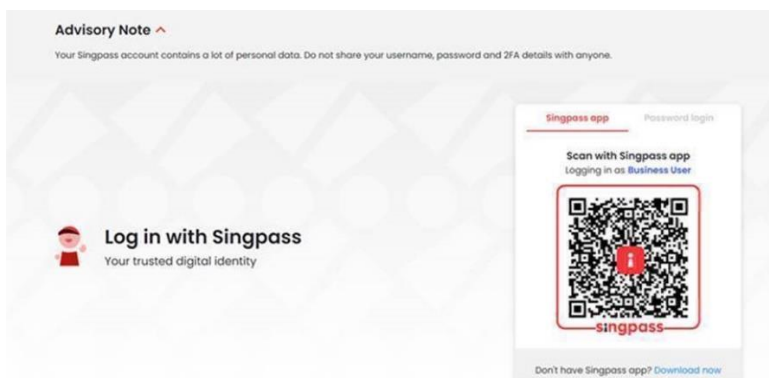

## Using the Workforce Vaccination Checker website

1. Businesses can go to the following link: <https://go.gov.sg/percentvaccinated>

2. Upon clicking “Log In”, users will be prompted to log in via Singpass or CorpPass.