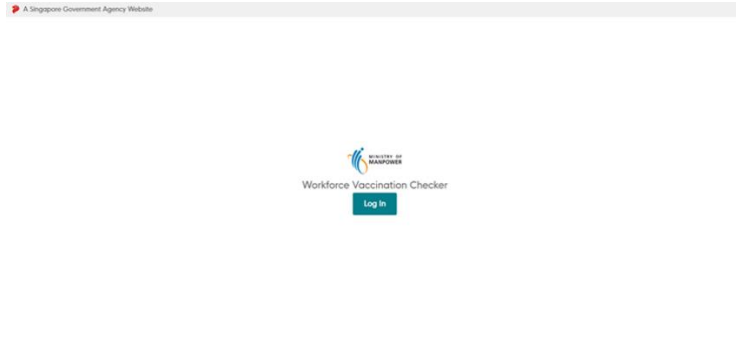

## Using the Workforce Vaccination Checker website

1. Businesses can go to the following link: <https://go.gov.sg/percentvaccinated>

2. Upon clicking “Log In”, users will be prompted to log in via Singpass or CorpPass.