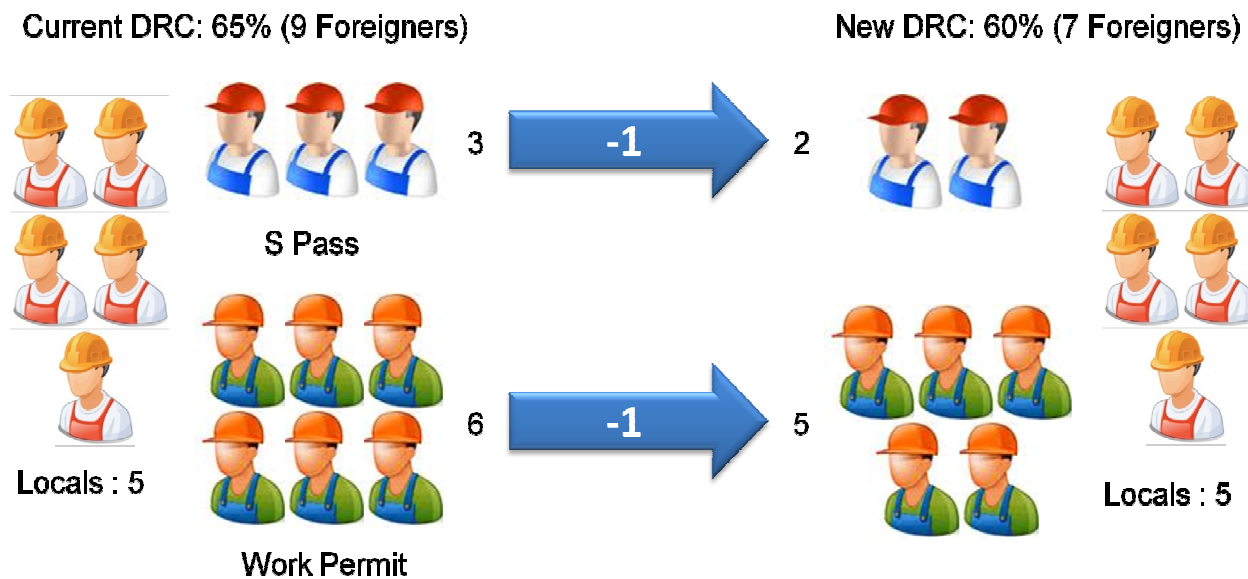

## Impact of Measures

Illustration – Manufacturing company with 5 Locals, 9 Foreigners (at max DRC level)

Company will need to:

- Reduce its FW workforce by 1 S pass holders and 1 work permit holder