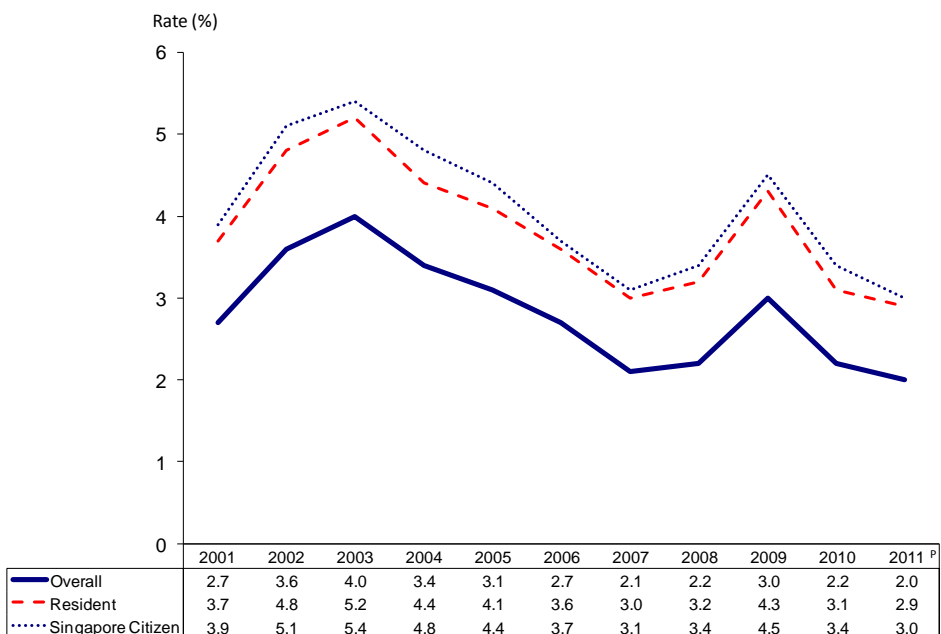

Unemployment rate in 2011 declined to 14-year low

Unemployment Rate (Seasonally Adjusted)

Unemployment Rate (Annual Average)

p-preliminary

Source: Labour Force Survey, MOM, except data for June 2005 which are from the General Household Survey 2005 conducted by Department of Statistics, Ministry of Trade and Industry.

Note: Annual figures are the simple averages of the non-seasonally adjusted unemployment figures obtained at quarterly intervals.

Last Updated: 31 January 2012