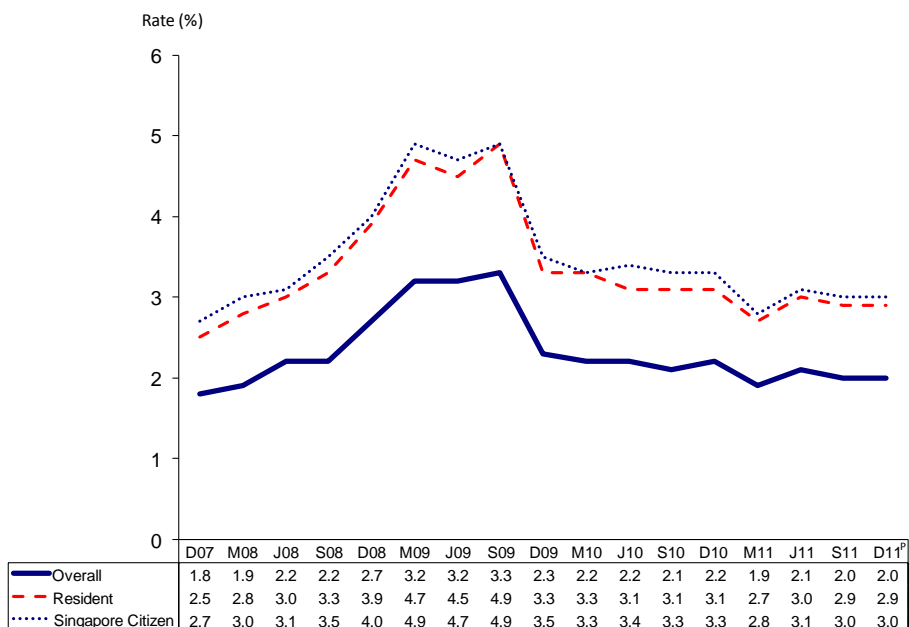

Unemployment rate in 2011 declined to 14-year low

Unemployment Rate (Seasonally Adjusted)

Unemployment Rate (Annual Average)

p-preliminary

Source: Labour Force Survey, MOM, except data for June 2005 which are from the General Household Survey 2005 conducted by Department of Statistics, Ministry of Trade and Industry.

Note: Annual figures are the simple averages of the non-seasonally adjusted unemployment figures obtained at quarterly intervals.

Last Updated: 31 January 2012