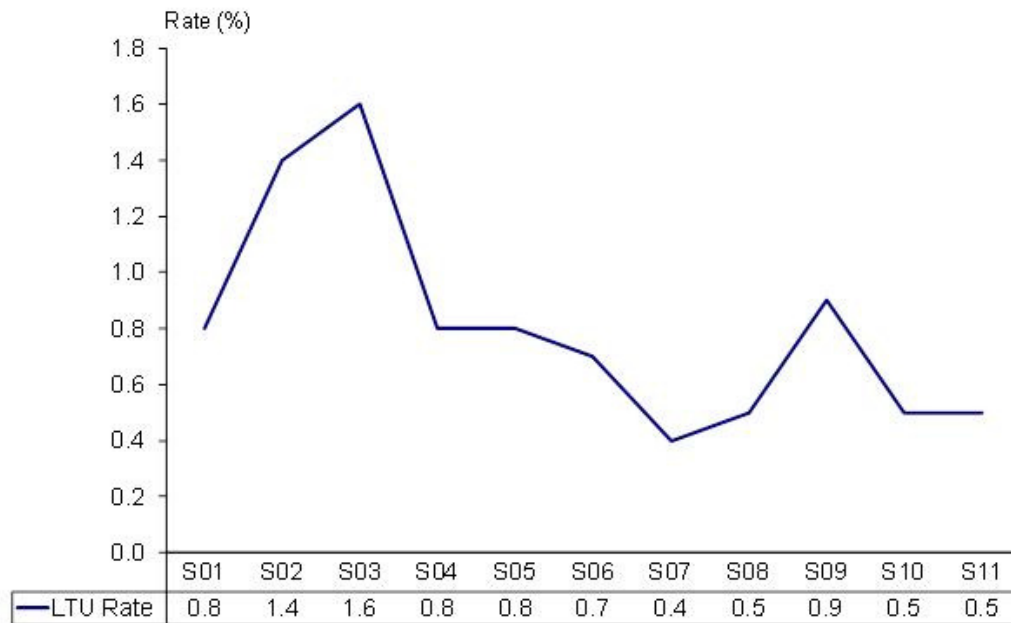

## Long-term unemployment remained low

**Resident Long-Term Unemployment Rate  
(Non-Seasonally Adjusted)**

Source: Labour Force Survey, Manpower Research and Statistics Department, MOM.

Notes: Long-term unemployed (LTU) refers to those unemployed for at least 25 weeks.